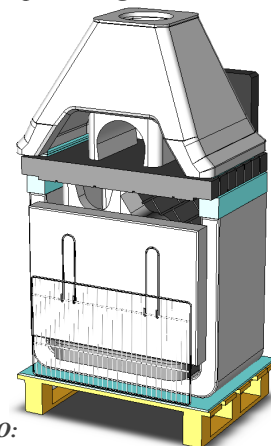

SAROM  
FUOCO

ULISSE

Use Only/Utilizzare:

Charcoal/Carbonella

Sarom Code/Codice SAROM: **250703**

EAN Code/Codice EAN : **8023034045139**

BBQ Size/Ingombro BBQ : **1700x640x2320** mm

Net Weight/Peso Netto : **443** Kg

Gross Weight/Peso Lordo : **452** Kg

Envelope/Imballo : **820x600x1520** mm

Pallet : **820x600** mm

Versions/Versioni Montate:

**B** BIANCO Code: **250703B** - EAN: **8023034045146**  
Dim.: **1700x640x2250\*** - Pall.: **1600x600**  
\*comignolo smontato

**N** NATURALE Code: **...N** - EAN: **...**  
Dim.: **...** - Pall.:

Details Envelope/Dettaglio imballo:

COMPONENTS INCLUDED/COMPONENTI INCLUSI:

EXPLODED VIEW/ESPLOSO:

FRONT VIEW - SIDE VIEW / VISTA FRONTE, LATO: