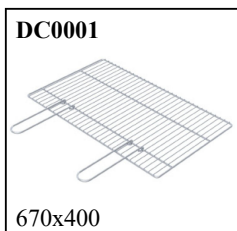

SAROM  
FUOCO

ULISSE

Use Only/Utilizzare:

Charcoal/Carbonella

Sarom Code/Codice SAROM: **250703**

EAN Code/Codice EAN : **8023034045139**

BBQ Size/Ingombro BBQ : **1700x640x2320** mm

Net Weight/Peso Netto : **443** Kg

Gross Weight/Peso Lordo : **452** Kg

Envelope/Imballo : **820x600x1520** mm

Pallet : **820x600** mm

Versions/Versioni Montate:

**B** BIANCO Code: **250703B** - EAN: **8023034045146**  
Dim.: **1700x640x2250\*** - Pall.: **1600x600**  
\*comignolo smontato

**N** NATURALE Code: **...N** - EAN: **...**  
Dim.: **...** - Pall.:

Details Envelope/Dettaglio imballo:

COMPONENTS INCLUDED/COMPONENTI INCLUSI:

EXPLODED VIEW/ESPLOSO:

FRONT VIEW - SIDE VIEW / VISTA FRONTE, LATO: