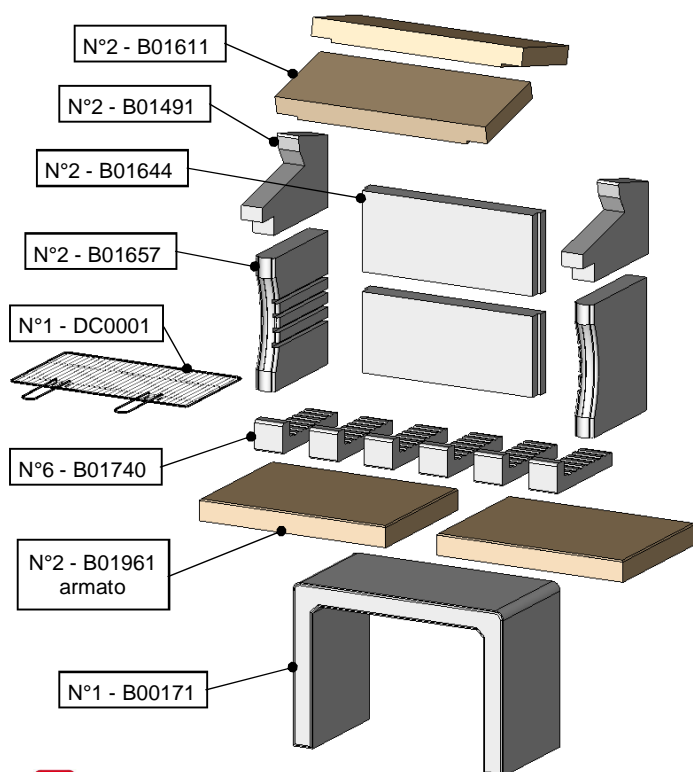

EXPLODED VIEW/VISTA ESPLOSA: