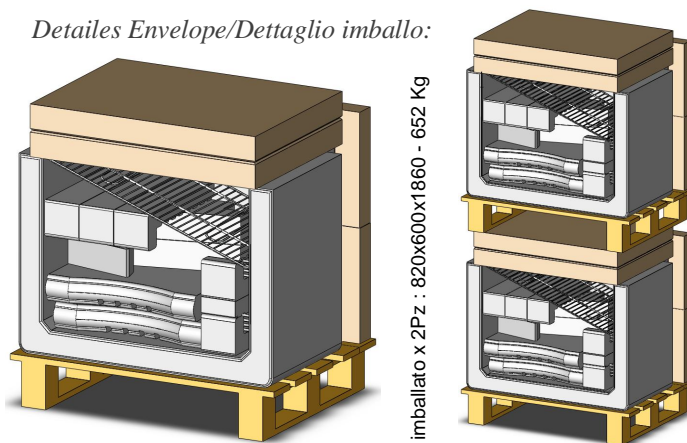

Details Envelope/Dettaglio imballo:

imballato x 2Pz : 820x600x1860 - 652 Kg