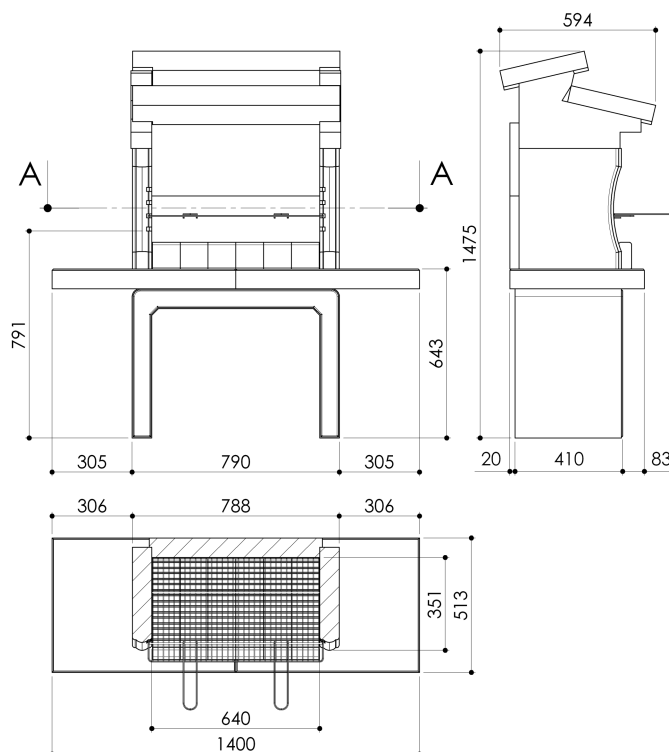

FRONT VIEW, SIDE VIEW/VISTA FRONTE, LATO, SEZIONE:

Sarom Fuoco è un marchio di Sarom S.p.A.

I presenti disegni sono di proprietà esclusiva della Sarom spa, ne è vietata la riproduzione anche parziale se non espressamente autorizzata / The enclosed designs and pictures are exclusive property of Co.Sarom Spa. Any total and/or partial use, distribution, reproduction is strictly prohibited, if not explicitly authorized